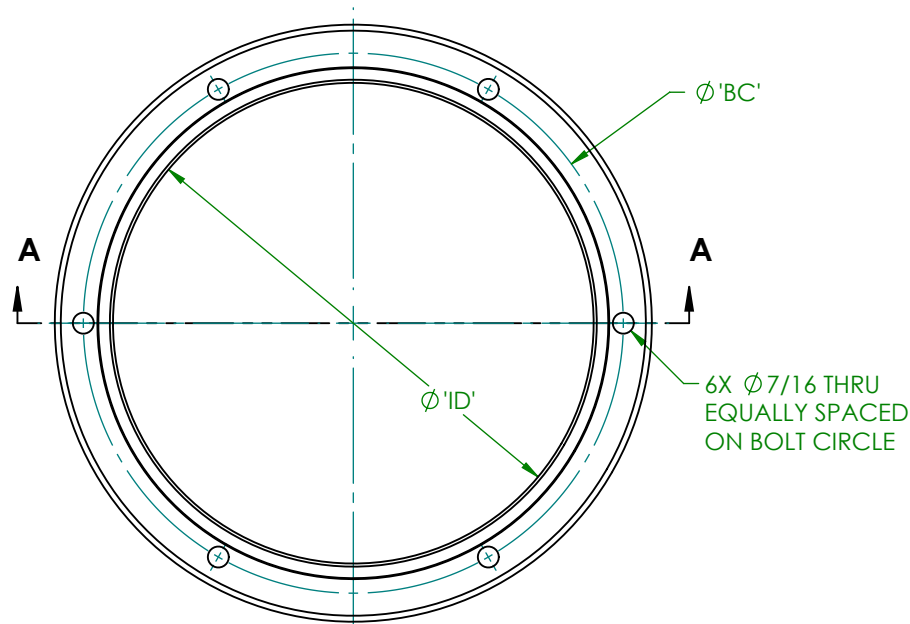

FAA TYPE	NOM DIA	MMC TYPE	'OD'	'BC'	'ID'	'IDG'
L-868A	8"	88F	8.000	7.250	6.500	6.645
L-868B	12"	128F	12.000	11.250	10.000	10.145
L-868C	15"	158F	15.000	14.250	13.000	13.145

NOTE:

1. 'T'= THICKNESS IN SIXTEENTHS FROM 1/4" TO 1 15/16". SPECIFY WHEN ORDERING.
2. (6) 3/8-16 UNC STAINLESS STEEL HEX HEAD BOLTS, CEC LOCK WASHERS AND AN O-RING ARE SHIPPED WITH L-868 FLANGE RING. BOLT LENGTH IS BASED ON AND IS SUITABLE FOR THE THICKNESS OF THE FLANGE RING ORDERED. IF FLANGE RING IS TO BE STACKED OVER A SPACER RING, THE SPACER RING THICKNESS MUST BE ACCOUNTED FOR IN BOLT LENGTH DETERMINATION TO PROVIDE A MINIMUM OF 1/2" THREAD ENGAGEMENT.
3. MATERIAL-ASTM A36 STEEL. STAINLESS STEEL IS AVAILABLE AS AN OPTION; SPECIFY WHEN ORDERING.
4. CARBON STEEL RINGS ARE ZINC PLATED PER ASTM B633 TYPE II CLASS I OR HIGHER.
5. THIS PRODUCT IS CERTIFIED PER FAA ADVISORY CIRCULAR AC150/5345-42 (CURRENT REV).

DWN: DOUG F.	L-868 FLANGE RING		
DATE: 8/10/2017			
SCALE: NTS		622 6TH ST. SO. WINSTED, MN 55395	8F
SHEET 1 OF 1			

FAA TYPE	NOM DIA	MMC TYPE	'IDR'	'BC'	'ID'	'IDG'
L-868A	8"	88FY	8.160	7.250	6.500	6.645
L-868B	12"	128FY	12.160	11.250	10.000	10.145
L-868C	15"	158FY	15.160	14.250	13.000	13.145

NOTE:

1. 'T'= THICKNESS IN SIXTEENTHS FROM 1/4" TO 1 15/16". SPECIFY WHEN ORDERING.
2. (6) 3/8-16 UNC STAINLESS STEEL HEX HEAD BOLTS, CEC LOCK WASHERS AND AN O-RING ARE SHIPPED WITH L-868 FLANGE RING. BOLT LENGTH IS BASED ON AND IS SUITABLE FOR THE THICKNESS OF THE FLANGE RING ORDERED. IF FLANGE RING IS TO BE STACKED OVER A SPACER RING, THE SPACER RING THICKNESS MUST BE ACCOUNTED FOR IN BOLT LENGTH DETERMINATION TO PROVIDE A MINIMUM OF 1/2" THREAD ENGAGEMENT.
3. MATERIAL-ASTM A36 STEEL. STAINLESS STEEL IS AVAILABLE AS AN OPTION; SPECIFY WHEN ORDERING.
4. CARBON STEEL RINGS ARE ZINC PLATED PER ASTM B633 TYPE II CLASS I OR HIGHER.
5. THIS PRODUCT IS CERTIFIED PER FAA ADVISORY CIRCULAR AC150/5345-42 (CURRENT REV).