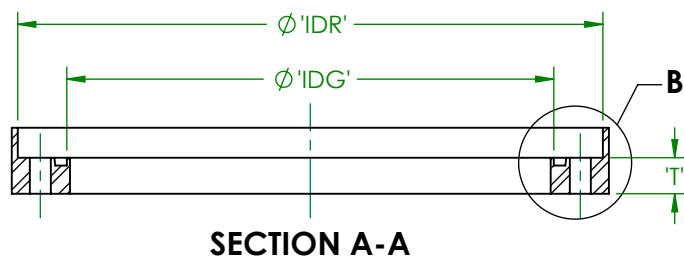

FAA TYPE	NOM DIA	MMC TYPE	'OD'	'BC'	'ID'	'IDG'
L-868A	8"	88F	8.000	7.250	6.500	6.645
L-868B	12"	128F	12.000	11.250	10.000	10.145
L-868C	15"	158F	15.000	14.250	13.000	13.145

NOTE:

1. 'T'= THICKNESS IN SIXTEENTHS FROM 1/4" TO 1 15/16". SPECIFY WHEN ORDERING.
2. (6) 3/8-16 UNC STAINLESS STEEL HEX HEAD BOLTS, CEC LOCK WASHERS AND AN O-RING ARE SHIPPED WITH L-868 FLANGE RING. BOLT LENGTH IS BASED ON AND IS SUITABLE FOR THE THICKNESS OF THE FLANGE RING ORDERED. IF FLANGE RING IS TO BE STACKED OVER A SPACER RING, THE SPACER RING THICKNESS MUST BE ACCOUNTED FOR IN BOLT LENGTH DETERMINATION TO PROVIDE A MINIMUM OF 1/2" THREAD ENGAGEMENT.
3. MATERIAL-ASTM A36 STEEL. STAINLESS STEEL IS AVAILABLE AS AN OPTION; SPECIFY WHEN ORDERING.
4. CARBON STEEL RINGS ARE ZINC PLATED PER ASTM B633 TYPE II CLASS I OR HIGHER.
5. THIS PRODUCT IS CERTIFIED PER FAA ADVISORY CIRCULAR AC150/5345-42 (CURRENT REV).

DWN: DOUG F.	L-868 FLANGE RING		
DATE: 8/10/2017			
SCALE: NTS		622 6TH ST. SO. WINSTED, MN 55395	8F
SHEET 1 OF 1			

FAA TYPE	NOM DIA	MMC TYPE	'IDR'	'BC'	'ID'	'IDG'
L-868A	8"	88FY	8.160	7.250	6.500	6.645
L-868B	12"	128FY	12.160	11.250	10.000	10.145
L-868C	15"	158FY	15.160	14.250	13.000	13.145

NOTE:

1. 'T'= THICKNESS IN SIXTEENTHS FROM 1/4" TO 1 15/16". SPECIFY WHEN ORDERING.
2. (6) 3/8-16 UNC STAINLESS STEEL HEX HEAD BOLTS, CEC LOCK WASHERS AND AN O-RING ARE SHIPPED WITH L-868 FLANGE RING. BOLT LENGTH IS BASED ON AND IS SUITABLE FOR THE THICKNESS OF THE FLANGE RING ORDERED. IF FLANGE RING IS TO BE STACKED OVER A SPACER RING, THE SPACER RING THICKNESS MUST BE ACCOUNTED FOR IN BOLT LENGTH DETERMINATION TO PROVIDE A MINIMUM OF 1/2" THREAD ENGAGEMENT.
3. MATERIAL-ASTM A36 STEEL. STAINLESS STEEL IS AVAILABLE AS AN OPTION; SPECIFY WHEN ORDERING.
4. CARBON STEEL RINGS ARE ZINC PLATED PER ASTM B633 TYPE II CLASS I OR HIGHER.
5. THIS PRODUCT IS CERTIFIED PER FAA ADVISORY CIRCULAR AC150/5345-42 (CURRENT REV).