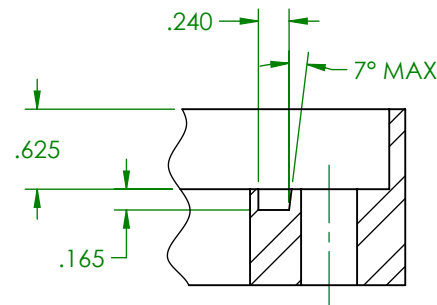

FAA TYPE	NOM DIA	MMC TYPE	'OD'	'BC'	'ID'	'IDG'
L-868A	8"	88F	8.000	7.250	6.500	6.645
L-868B	12"	128F	12.000	11.250	10.000	10.145
L-868C	15"	158F	15.000	14.250	13.000	13.145

NOTE:

1. 'T'= THICKNESS IN SIXTEENTHS FROM 1/4" TO 1 15/16". SPECIFY WHEN ORDERING.
2. (6) 3/8-16 UNC STAINLESS STEEL HEX HEAD BOLTS, CEC LOCK WASHERS AND AN O-RING ARE SHIPPED WITH L-868 FLANGE RING. BOLT LENGTH IS BASED ON AND IS SUITABLE FOR THE THICKNESS OF THE FLANGE RING ORDERED. IF FLANGE RING IS TO BE STACKED OVER A SPACER RING, THE SPACER RING THICKNESS MUST BE ACCOUNTED FOR IN BOLT LENGTH DETERMINATION TO PROVIDE A MINIMUM OF 1/2" THREAD ENGAGEMENT.
3. MATERIAL-ASTM A36 STEEL. STAINLESS STEEL IS AVAILABLE AS AN OPTION; SPECIFY WHEN ORDERING.
4. CARBON STEEL RINGS ARE ZINC PLATED PER ASTM B633 TYPE II CLASS I OR HIGHER.
5. THIS PRODUCT IS CERTIFIED PER FAA ADVISORY CIRCULAR AC150/5345-42 (CURRENT REV).

DWN: DOUG F.	L-868 FLANGE RING		
DATE: 8/10/2017			
SCALE: NTS		622 6TH ST. SO. WINSTED, MN 55395	8F
SHEET 1 OF 1			

FAA TYPE	NOM DIA	MMC TYPE	'IDR'	'BC'	'ID'	'IDG'
L-868A	8"	88FY	8.160	7.250	6.500	6.645
L-868B	12"	128FY	12.160	11.250	10.000	10.145
L-868C	15"	158FY	15.160	14.250	13.000	13.145

NOTE:

1. 'T'= THICKNESS IN SIXTEENTHS FROM 1/4" TO 1 15/16". SPECIFY WHEN ORDERING.
2. (6) 3/8-16 UNC STAINLESS STEEL HEX HEAD BOLTS, CEC LOCK WASHERS AND AN O-RING ARE SHIPPED WITH L-868 FLANGE RING. BOLT LENGTH IS BASED ON AND IS SUITABLE FOR THE THICKNESS OF THE FLANGE RING ORDERED. IF FLANGE RING IS TO BE STACKED OVER A SPACER RING, THE SPACER RING THICKNESS MUST BE ACCOUNTED FOR IN BOLT LENGTH DETERMINATION TO PROVIDE A MINIMUM OF 1/2" THREAD ENGAGEMENT.
3. MATERIAL-ASTM A36 STEEL. STAINLESS STEEL IS AVAILABLE AS AN OPTION; SPECIFY WHEN ORDERING.
4. CARBON STEEL RINGS ARE ZINC PLATED PER ASTM B633 TYPE II CLASS I OR HIGHER.
5. THIS PRODUCT IS CERTIFIED PER FAA ADVISORY CIRCULAR AC150/5345-42 (CURRENT REV).