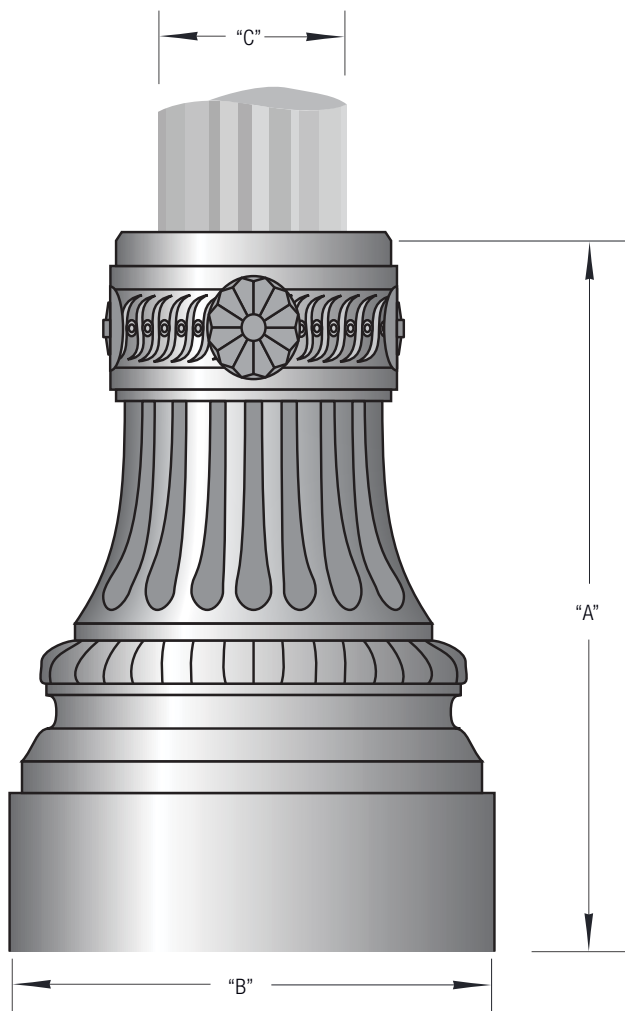

AUGUSTA (BAAO)

CAST ALUMINUM ACCESSORIES

PART NUMBER	"A" (IN)	"B" (IN)	"C" (IN)
BAA01511	15.75	11.25	3-4
BAA02718	27	18.5	4-6
BAA03624	36.5	24.5	6.5-8.5
BAA04225	42	25.5	9-13
BAA04231	42	31	13.25-16.75

CROSS SECTION SUGGESTIONS*	
Octagonal 	16S-Flute 

*Pole illustrations are examples only. Multiple cross section options are available.

AUGUSTA (BAAR)

DECORATIVE LIGHTING

PART NUMBER	"A" (IN)	"B" (IN)	"C" (IN)
BAAR1511	15.75	11.25	3-4
BAAR2718	27	18.5	4-6
BAAR3624	36.5	24.5	6.5-8.5
BAAR4225	42	25.5	9-13
BAAR4231	42	31	13.25-16.75

CROSS SECTION SUGGESTIONS*

Round

16S-Flute

*Pole illustrations are examples only. Multiple cross section options are available.