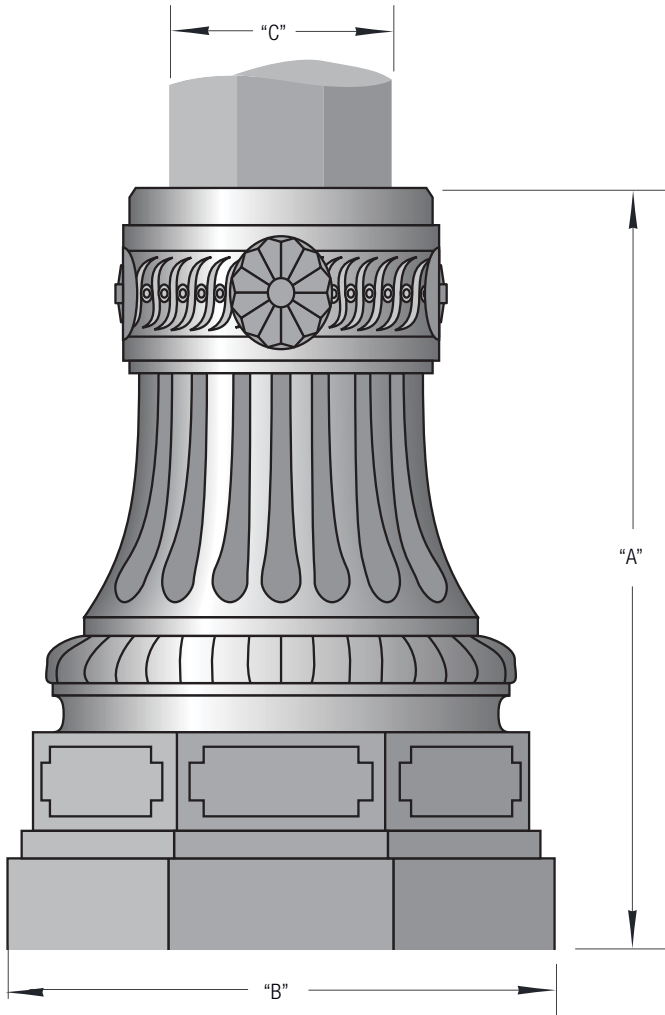

AUGUSTA (BAAO)

CAST ALUMINUM ACCESSORIES

PART NUMBER	"A" (IN)	"B" (IN)	"C" (IN)
BAA01511	15.75	11.25	3-4
BAA02718	27	18.5	4-6
BAA03624	36.5	24.5	6.5-8.5
BAA04225	42	25.5	9-13
BAA04231	42	31	13.25-16.75

CROSS SECTION SUGGESTIONS*	
Octagonal 	16S-Flute 

*Pole illustrations are examples only. Multiple cross section options are available.

AUGUSTA (BAAR)

DECORATIVE LIGHTING

PART NUMBER	"A" (IN)	"B" (IN)	"C" (IN)
BAAR1511	15.75	11.25	3-4
BAAR2718	27	18.5	4-6
BAAR3624	36.5	24.5	6.5-8.5
BAAR4225	42	25.5	9-13
BAAR4231	42	31	13.25-16.75

CROSS SECTION SUGGESTIONS*

Round

16S-Flute

*Pole illustrations are examples only. Multiple cross section options are available.