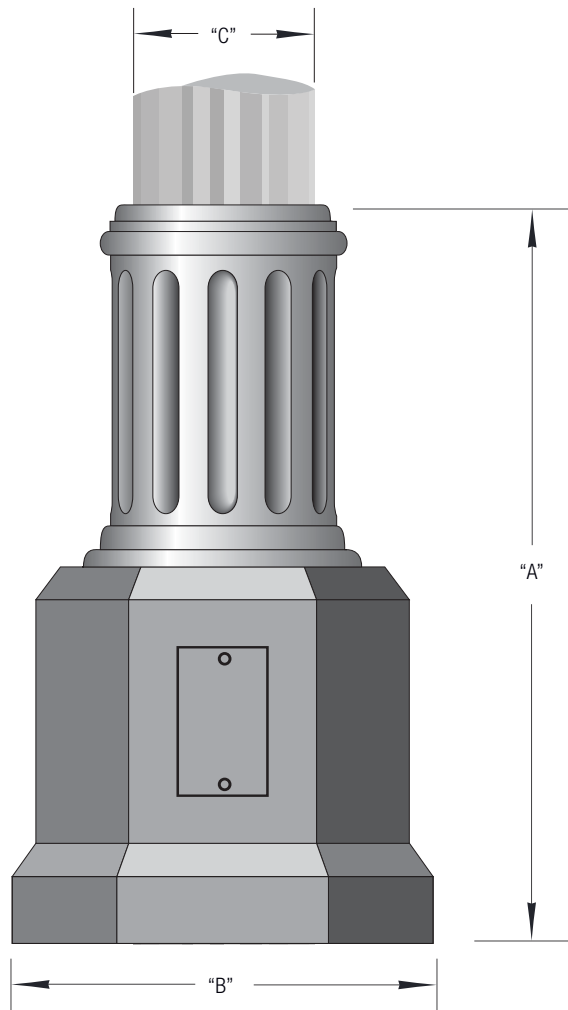

BURLINGTON (BBNF)

Octagonal

Round

16S-Flute

PART NUMBER	"A" (IN)	"B" (IN)	"C" (IN)
BBNF4420	44.25	20	5-9
BBNF4424	44.25	24	9.5-11
BBNF4427	44	27	11.5-13.5
BBNF4430	44.25	30	17

CROSS SECTION SUGGESTIONS*		
Octagonal	Round	16S-Flute
		

*Pole illustrations are examples only. Multiple cross section options are available.

BURLINGTON (BBNS)

DECORATIVE LIGHTING

PART NUMBER	"A" (IN)	"B" (IN)	"C" (IN)
BBNS4420	44.25	20	5-9
BBNS4424	44.25	24	9.5-11
BBNS4427	44	27	11.5-13.5
BBNS4430	44.25	30	17

*Pole illustrations are examples only. Multiple cross section options are available.