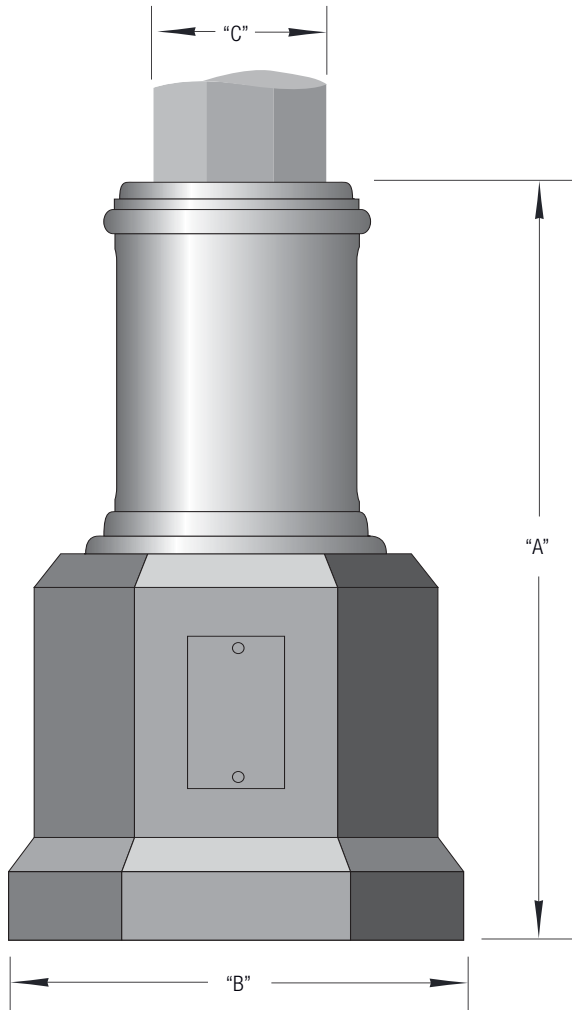

BURLINGTON (BBNF)

Octagonal

Round

16S-Flute

PART NUMBER	"A" (IN)	"B" (IN)	"C" (IN)
BBNF4420	44.25	20	5-9
BBNF4424	44.25	24	9.5-11
BBNF4427	44	27	11.5-13.5
BBNF4430	44.25	30	17

CROSS SECTION SUGGESTIONS*		
Octagonal	Round	16S-Flute
		

*Pole illustrations are examples only. Multiple cross section options are available.

BURLINGTON (BBNS)

DECORATIVE LIGHTING

PART NUMBER	"A" (IN)	"B" (IN)	"C" (IN)
BBNS4420	44.25	20	5-9
BBNS4424	44.25	24	9.5-11
BBNS4427	44	27	11.5-13.5
BBNS4430	44.25	30	17

*Pole illustrations are examples only. Multiple cross section options are available.