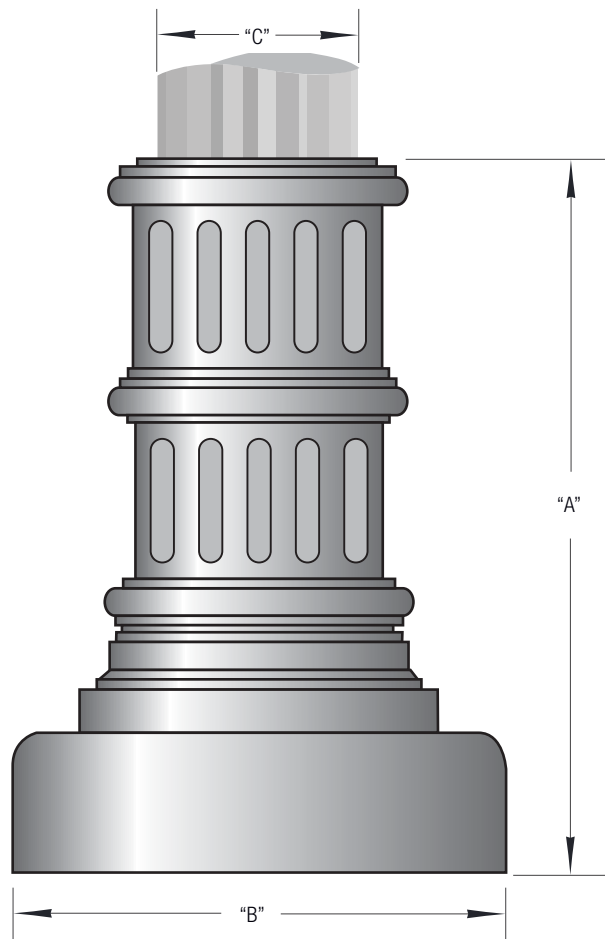

DOVER (BDRF)

PART NUMBER	"A" (IN)	"B" (IN)	"C" (IN)
BGEF3927	39	27	8.5-10.5
BGEF3932	39	32	11-14.5
BGEF3934	39	34.5	14.5-17
BGEF3936	39	36	17-21

CROSS SECTION SUGGESTIONS*

Round

16S-Flute

*Pole illustrations are examples only. Multiple cross section options are available.

DOVER (BDRF)

DECORATIVE LIGHTING

PART NUMBER	"A" (IN)	"B" (IN)	"C" (IN)
BGEF2118	21.25	18.375	3-5
BGEF2120	21.25	20	5.5-8

CROSS SECTION SUGGESTIONS*

Round

16S-Flute

*Pole illustrations are examples only. Multiple cross section options are available.