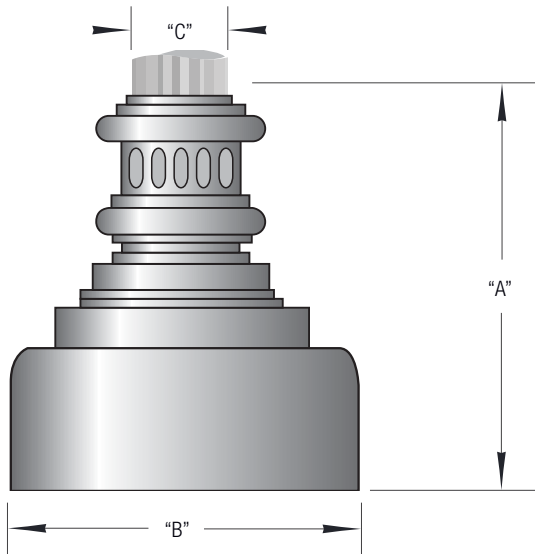

DOVER (BDRF)

PART NUMBER	"A" (IN)	"B" (IN)	"C" (IN)
BGEF3927	39	27	8.5-10.5
BGEF3932	39	32	11-14.5
BGEF3934	39	34.5	14.5-17
BGEF3936	39	36	17-21

CROSS SECTION SUGGESTIONS*

Round

16S-Flute

*Pole illustrations are examples only. Multiple cross section options are available.

DOVER (BDRF)

DECORATIVE LIGHTING

PART NUMBER	"A" (IN)	"B" (IN)	"C" (IN)
BGEF2118	21.25	18.375	3-5
BGEF2120	21.25	20	5.5-8

CROSS SECTION SUGGESTIONS*

Round

16S-Flute

*Pole illustrations are examples only. Multiple cross section options are available.