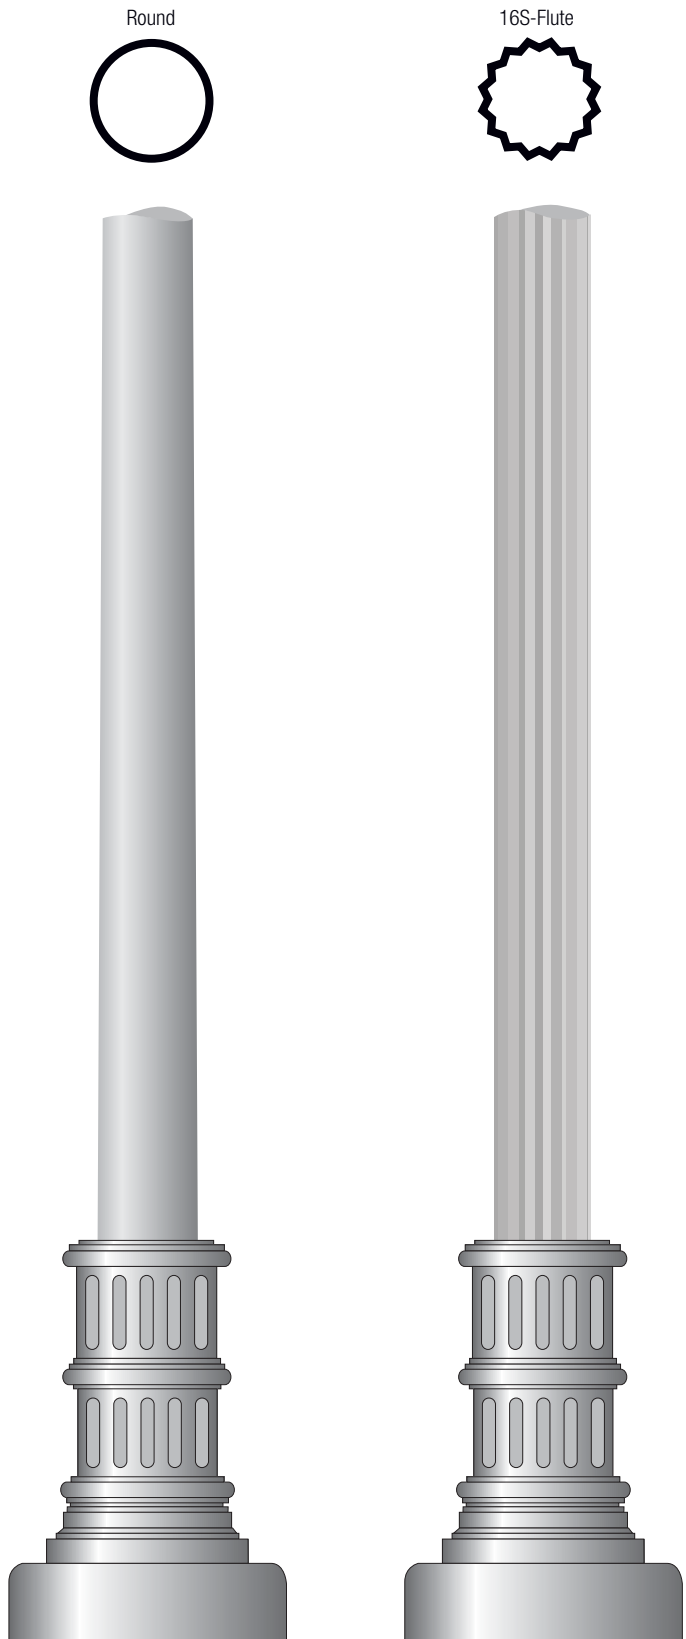

DOVER (BDRF)

PART NUMBER	"A" (IN)	"B" (IN)	"C" (IN)
BGEF3927	39	27	8.5-10.5
BGEF3932	39	32	11-14.5
BGEF3934	39	34.5	14.5-17
BGEF3936	39	36	17-21

CROSS SECTION SUGGESTIONS*

Round

16S-Flute

*Pole illustrations are examples only. Multiple cross section options are available.

DOVER (BDRF)

DECORATIVE LIGHTING

PART NUMBER	"A" (IN)	"B" (IN)	"C" (IN)
BGEF2118	21.25	18.375	3-5
BGEF2120	21.25	20	5.5-8

CROSS SECTION SUGGESTIONS*

Round

16S-Flute

*Pole illustrations are examples only. Multiple cross section options are available.