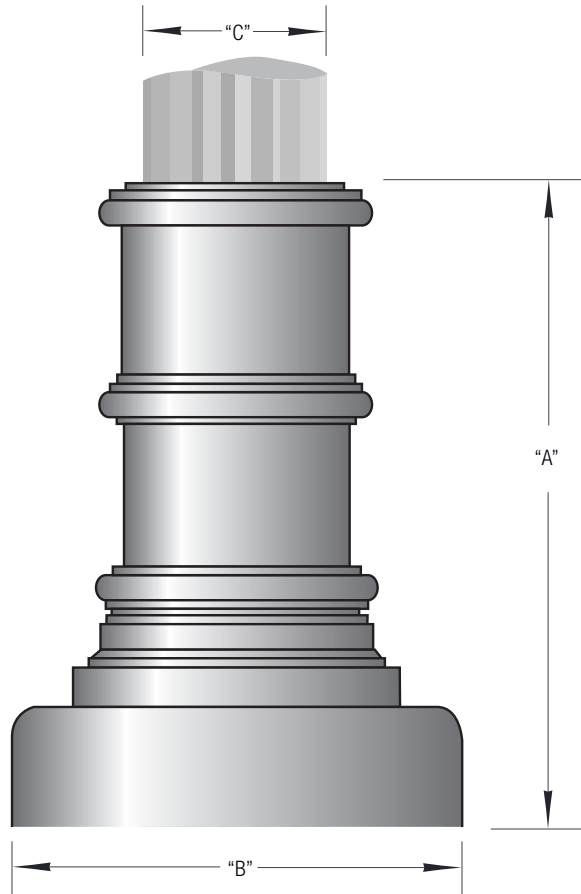

GLENDALE (BGES)

CAST ALUMINUM ACCESSORIES

PART NUMBER	"A" (IN)	"B" (IN)	"C" (IN)
BGES3927	39	27	8.5-10.5
BGES3932	39	32	11-14.5
BGES3934	39	34.5	14.5-17
BGES3936	39	36	17-21

*Pole illustrations are examples only. Multiple cross section options are available.

GLENDALE (BGES)

DECORATIVE LIGHTING

PART NUMBER	"A" (IN)	"B" (IN)	"C" (IN)
BGES2118	21.25	18.375	3-5
BGES2120	21.25	20	5.5-8

*Pole illustrations are examples only. Multiple cross section options are available.