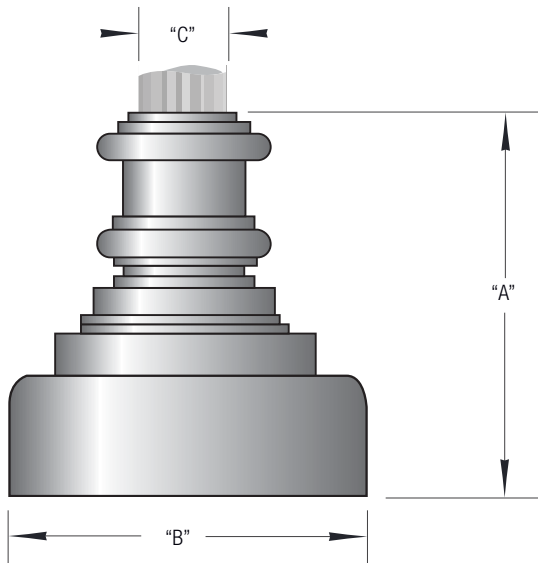

GLENDALE (BGES)

CAST ALUMINUM ACCESSORIES

PART NUMBER	"A" (IN)	"B" (IN)	"C" (IN)
BGES3927	39	27	8.5-10.5
BGES3932	39	32	11-14.5
BGES3934	39	34.5	14.5-17
BGES3936	39	36	17-21

*Pole illustrations are examples only. Multiple cross section options are available.

GLENDALE (BGES)

DECORATIVE LIGHTING

PART NUMBER	"A" (IN)	"B" (IN)	"C" (IN)
BGES2118	21.25	18.375	3-5
BGES2120	21.25	20	5.5-8

*Pole illustrations are examples only. Multiple cross section options are available.