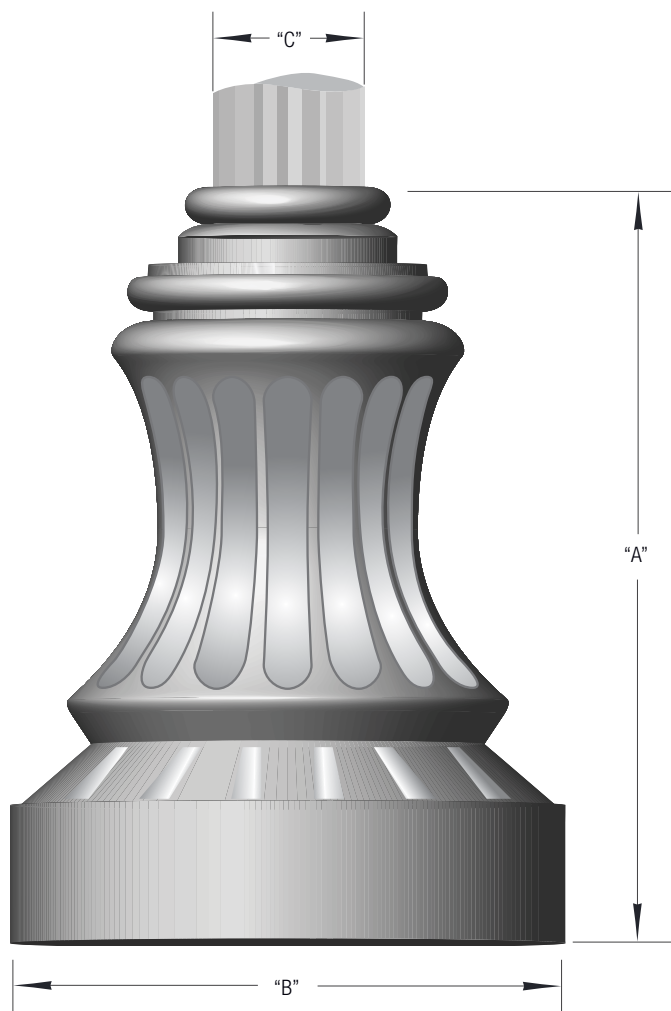

HARTFORD (BHDF)

DECORATIVE LIGHTING

PART NUMBER	"A" (IN)	"B" (IN)	"C" (IN)
BHDF1412	14.25	12	2-4
BHDF2016	20	16	4-5
BHDF2720	27	20	5-8
BHDF3628	36	28	9-13
BHDF4034	40	34	14-18

*Pole illustrations are examples only. Multiple cross section options are available.