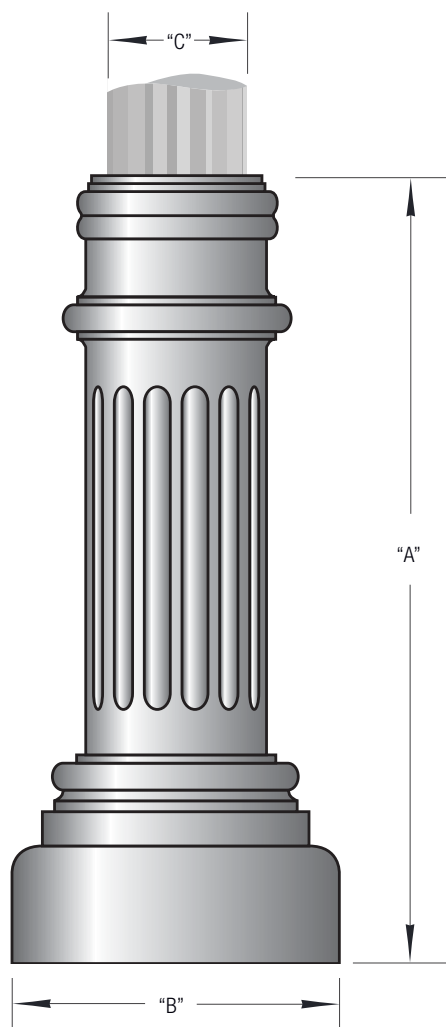

RALEIGH (BRHF)

PART NUMBER	"A" (IN)	"B" (IN)	"C" (IN)
BRHF2410	24	10	4
BRHF3015	30	15	4-6
BRHF4519	45	19	6-8.5
BRHF5127	51.125	27	9-13
BRHF5134	51	34.5	13-17.5

CROSS SECTION SUGGESTIONS*

Round

16S-Flute

*Pole illustrations are examples only. Multiple cross section options are available.