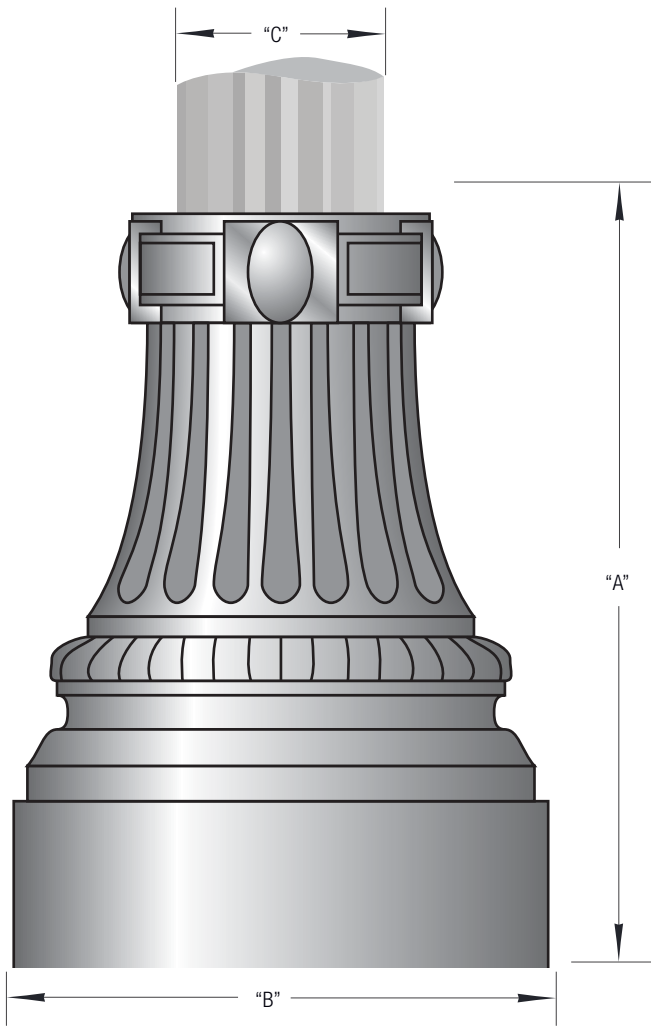

SPRINGFIELD (BSDO)

CAST ALUMINUM ACCESSORIES

PART NUMBER	"A" (IN)	"B" (IN)	"C" (IN)
BSDO1511	15.75	11.25	3-4
BSDO2718	27	18.5	4-6
BSDO3624	36.5	24.5	6.5-8.5
BSDO4225	42	25.5	9-13
BSDO4231	42	31	13.25-16.75

CROSS SECTION SUGGESTIONS*	
Octagonal 	16S-Flute 

*Pole illustrations are examples only. Multiple cross section options are available.

SPRINGFIELD (BSDR)

DECORATIVE LIGHTING

PART NUMBER	"A" (IN)	"B" (IN)	"C" (IN)
BSDR1511	15.75	11.25	3-4
BSDR2718	27	18.5	4-6
BSDR3624	36.5	24.5	6.5-8.5
BSDR4225	42	25.5	9-13
BSDR4231	42	31	13.25-16.75

*Pole illustrations are examples only. Multiple cross section options are available.