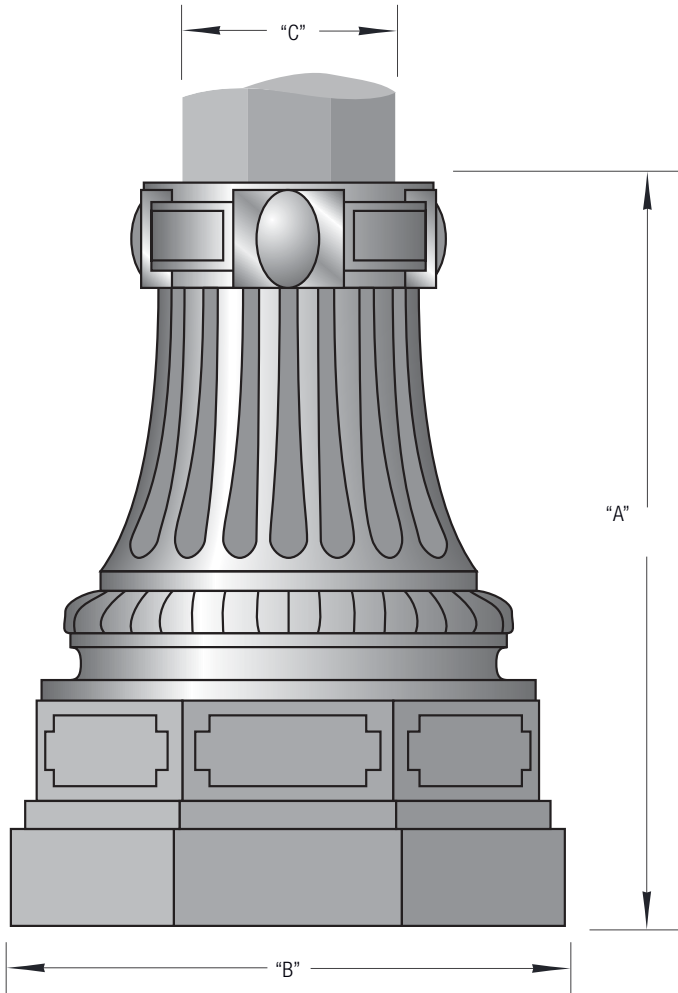

SPRINGFIELD (BSDO)

CAST ALUMINUM ACCESSORIES

PART NUMBER	"A" (IN)	"B" (IN)	"C" (IN)
BSDO1511	15.75	11.25	3-4
BSDO2718	27	18.5	4-6
BSDO3624	36.5	24.5	6.5-8.5
BSDO4225	42	25.5	9-13
BSDO4231	42	31	13.25-16.75

CROSS SECTION SUGGESTIONS*	
Octagonal 	16S-Flute 

*Pole illustrations are examples only. Multiple cross section options are available.

SPRINGFIELD (BSDR)

DECORATIVE LIGHTING

PART NUMBER	"A" (IN)	"B" (IN)	"C" (IN)
BSDR1511	15.75	11.25	3-4
BSDR2718	27	18.5	4-6
BSDR3624	36.5	24.5	6.5-8.5
BSDR4225	42	25.5	9-13
BSDR4231	42	31	13.25-16.75

*Pole illustrations are examples only. Multiple cross section options are available.