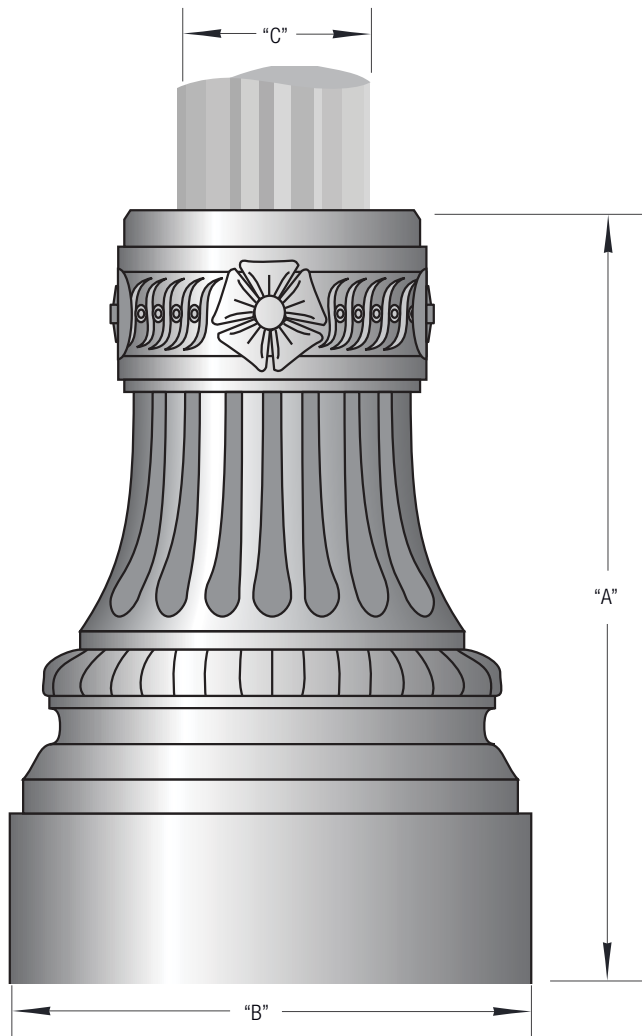

# TUSCALOOSA (BTAO)

PART NUMBER	"A" (IN)	"B" (IN)	"C" (IN)
BTAO4325	43.875	25	6.5-8.5
BTAO425	42	25	9-13
BTAO4231	42.125	31.25	13.25-16.75

CROSS SECTION SUGGESTIONS*	
Octagonal 	16S-Flute 

\*Pole illustrations are examples only. Multiple cross section options are available.

# TUSCALOOSA (BTAR)

DECORATIVE LIGHTING

PART NUMBER	"A" (IN)	"B" (IN)	"C" (IN)
BTAR4325	43.875	25	6.5-8.5
BTAR4225	42	25	9-13
BTAR4231	42.125	31.25	13.25-16.75

\*Pole illustrations are examples only. Multiple cross section options are available.