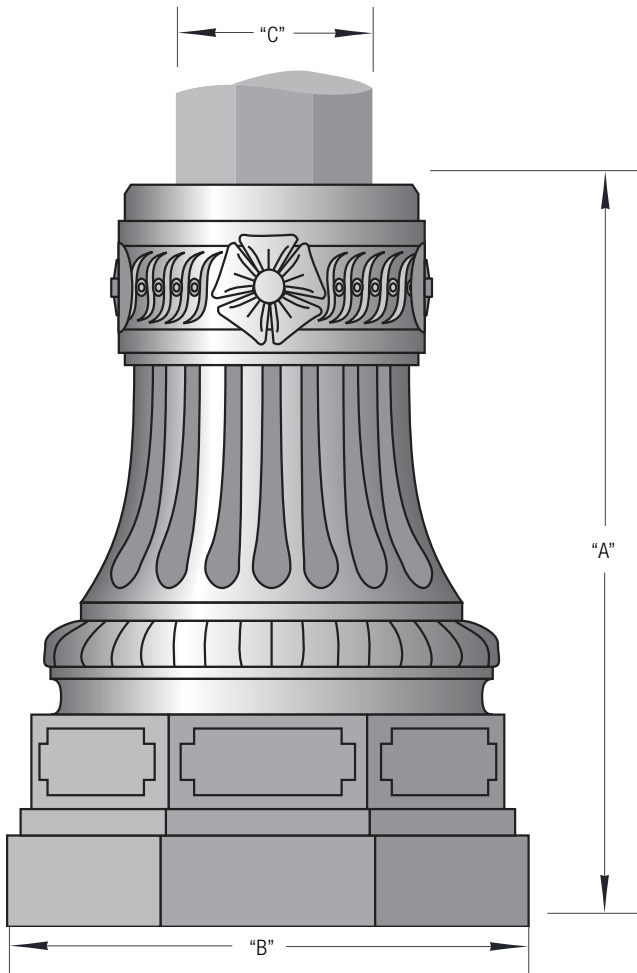

# TUSCALOOSA (BTAO)

PART NUMBER	"A" (IN)	"B" (IN)	"C" (IN)
BTAO4325	43.875	25	6.5-8.5
BTAO425	42	25	9-13
BTAO4231	42.125	31.25	13.25-16.75

CROSS SECTION SUGGESTIONS*	
Octagonal 	16S-Flute 

\*Pole illustrations are examples only. Multiple cross section options are available.

# TUSCALOOSA (BTAR)

DECORATIVE LIGHTING

PART NUMBER	"A" (IN)	"B" (IN)	"C" (IN)
BTAR4325	43.875	25	6.5-8.5
BTAR4225	42	25	9-13
BTAR4231	42.125	31.25	13.25-16.75

\*Pole illustrations are examples only. Multiple cross section options are available.