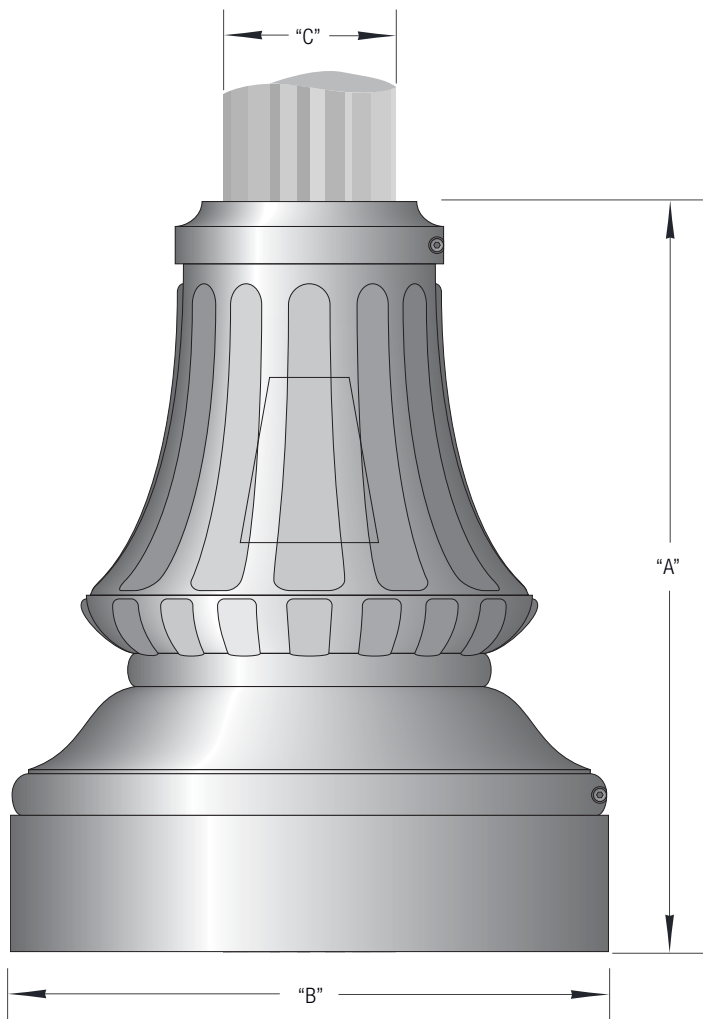

WASHINGTON (BWN0)

CAST ALUMINUM ACCESSORIES

| PART NUMBER | "A" (IN) | "B" (IN) | "C" (IN) |
|-------------|-------------|-------------|-------------|
| BWN01512 | 15 | 12 | 3-4 |
| BWN02018 | 20.25 | 18.5 | 4-6 |
| BWN03725 | 37 | 25 | 6.5-9 |
| BWN04032 | 40 | 32.25 | 9.5-13 |
| BWN04336 | 43 | 36 | 13.5-18 |

*Pole illustrations are examples only. Multiple cross section options are available.

WASHINGTON (BWR)

DECORATIVE LIGHTING

| PART NUMBER | "A" (IN) | "B" (IN) | "C" (IN) |
|-------------|-------------|-------------|-------------|
| BWNR1512 | 15 | 12 | 3-4 |
| BWNR2018 | 20.25 | 18 | 4-6 |
| BWNR3725 | 37 | 25 | 6.5-9 |
| BWNR4030 | 40 | 30.5 | 9.5-13 |
| BWNR4336 | 43 | 36 | 13.5-18 |

CROSS SECTION SUGGESTIONS*

Round 

16S-Flute 

*Pole illustrations are examples only. Multiple cross section options are available.