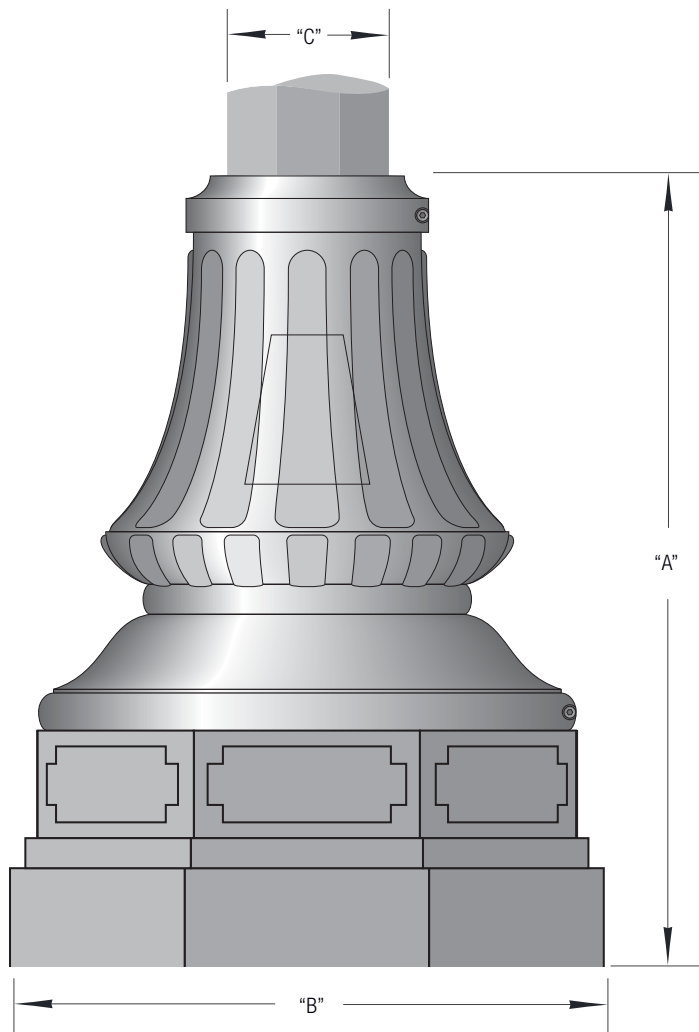

WASHINGTON (BWN0)

CAST ALUMINUM ACCESSORIES

| PART NUMBER | "A" (IN) | "B" (IN) | "C" (IN) |
|-------------|-------------|-------------|-------------|
| BWN01512 | 15 | 12 | 3-4 |
| BWN02018 | 20.25 | 18.5 | 4-6 |
| BWN03725 | 37 | 25 | 6.5-9 |
| BWN04032 | 40 | 32.25 | 9.5-13 |
| BWN04336 | 43 | 36 | 13.5-18 |

*Pole illustrations are examples only. Multiple cross section options are available.

WASHINGTON (BWR)

DECORATIVE LIGHTING

| PART NUMBER | "A" (IN) | "B" (IN) | "C" (IN) |
|-------------|-------------|-------------|-------------|
| BWNR1512 | 15 | 12 | 3-4 |
| BWNR2018 | 20.25 | 18 | 4-6 |
| BWNR3725 | 37 | 25 | 6.5-9 |
| BWNR4030 | 40 | 30.5 | 9.5-13 |
| BWNR4336 | 43 | 36 | 13.5-18 |

CROSS SECTION SUGGESTIONS*

Round 

16S-Flute 

*Pole illustrations are examples only. Multiple cross section options are available.