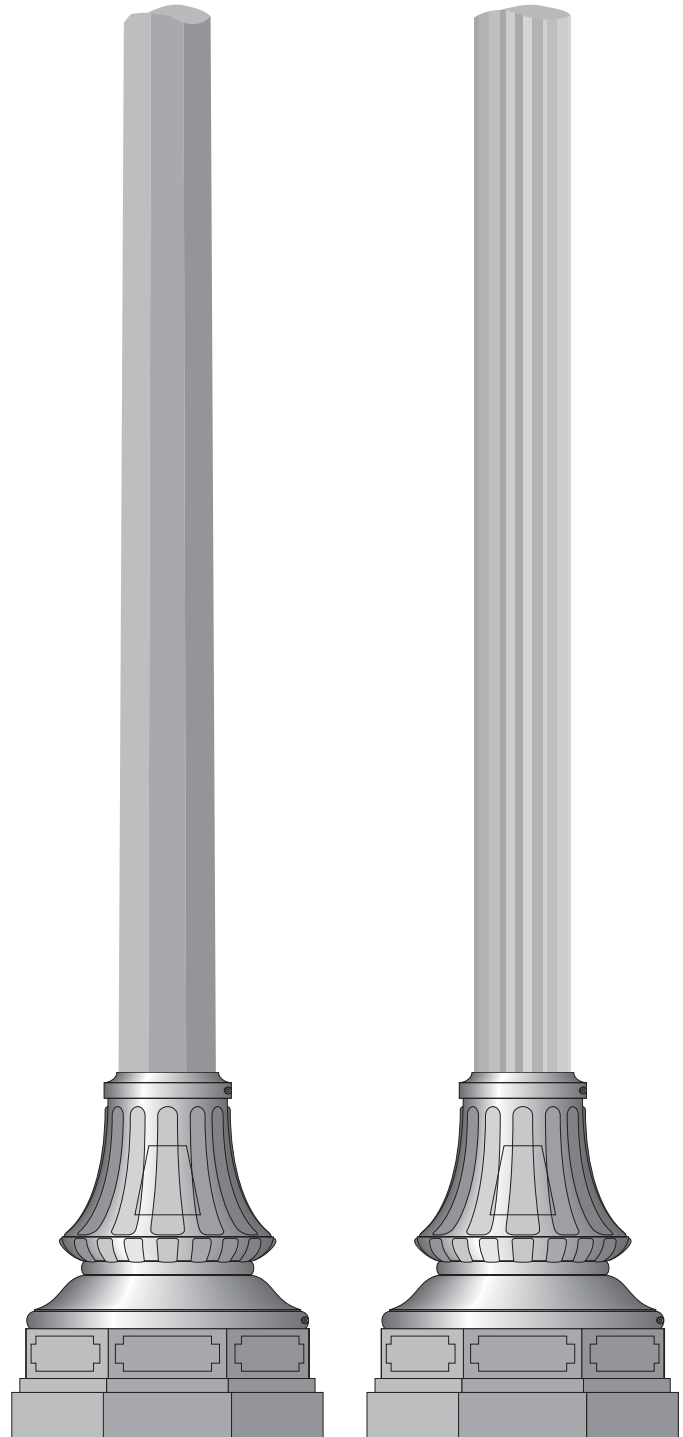

WASHINGTON (BWN0)

CAST ALUMINUM ACCESSORIES

| PART NUMBER | "A" (IN) | "B" (IN) | "C" (IN) |
|-------------|-------------|-------------|-------------|
| BWN01512 | 15 | 12 | 3-4 |
| BWN02018 | 20.25 | 18.5 | 4-6 |
| BWN03725 | 37 | 25 | 6.5-9 |
| BWN04032 | 40 | 32.25 | 9.5-13 |
| BWN04336 | 43 | 36 | 13.5-18 |

*Pole illustrations are examples only. Multiple cross section options are available.

WASHINGTON (BWR)

DECORATIVE LIGHTING

| PART NUMBER | "A" (IN) | "B" (IN) | "C" (IN) |
|-------------|-------------|-------------|-------------|
| BWNR1512 | 15 | 12 | 3-4 |
| BWNR2018 | 20.25 | 18 | 4-6 |
| BWNR3725 | 37 | 25 | 6.5-9 |
| BWNR4030 | 40 | 30.5 | 9.5-13 |
| BWNR4336 | 43 | 36 | 13.5-18 |

CROSS SECTION SUGGESTIONS*

Round 

16S-Flute 

*Pole illustrations are examples only. Multiple cross section options are available.