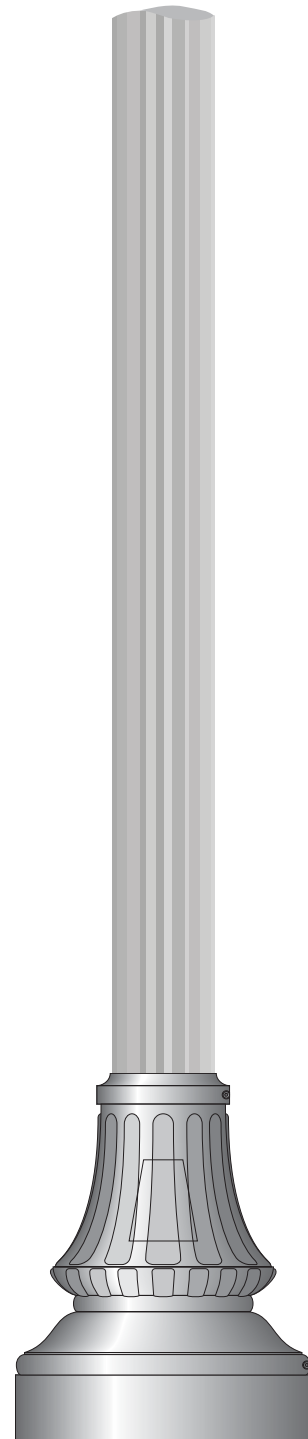

WASHINGTON (BWN0)

CAST ALUMINUM ACCESSORIES

| PART NUMBER | "A" (IN) | "B" (IN) | "C" (IN) |
|-------------|-------------|-------------|-------------|
| BWN01512 | 15 | 12 | 3-4 |
| BWN02018 | 20.25 | 18.5 | 4-6 |
| BWN03725 | 37 | 25 | 6.5-9 |
| BWN04032 | 40 | 32.25 | 9.5-13 |
| BWN04336 | 43 | 36 | 13.5-18 |

*Pole illustrations are examples only. Multiple cross section options are available.

WASHINGTON (BWR)

DECORATIVE LIGHTING

| PART NUMBER | "A" (IN) | "B" (IN) | "C" (IN) |
|-------------|-------------|-------------|-------------|
| BWNR1512 | 15 | 12 | 3-4 |
| BWNR2018 | 20.25 | 18 | 4-6 |
| BWNR3725 | 37 | 25 | 6.5-9 |
| BWNR4030 | 40 | 30.5 | 9.5-13 |
| BWNR4336 | 43 | 36 | 13.5-18 |

CROSS SECTION SUGGESTIONS*

Round 

16S-Flute 

*Pole illustrations are examples only. Multiple cross section options are available.