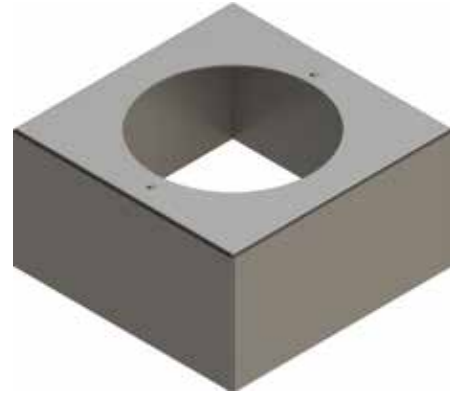

COVERS, FESTOONS, AND COUPLINGS

DECORATIVE LIGHTING

BREAKAWAY BASE COUPLINGS PART # BKC

BASE COVER PART # BCI

PLASTIC NUT COVER PART # NCI

METAL NUT COVER PART # NC2

FESTOON MOUNT PART # GFB (WITH OUTLET PART # GFI)

**0.5", 0.75", OR 1" COUPLING
0.5" (C50), 0.75" (C75), 1" (C10)**