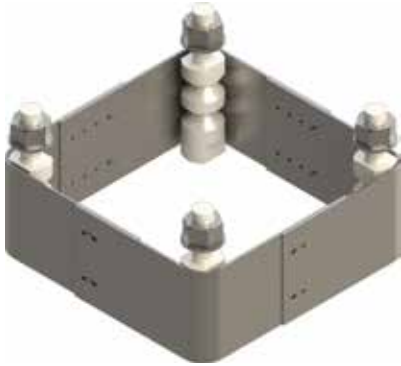

COVERS, FESTOONS, AND COUPLINGS

DECORATIVE LIGHTING

BREAKAWAY BASE COUPLINGS PART # BKC

BASE COVER PART # BCI

PLASTIC NUT COVER PART # NCI

METAL NUT COVER PART # NC2

FESTOON MOUNT PART # GFB (WITH OUTLET PART # GFI)

**0.5", 0.75", OR 1" COUPLING
0.5" (C50), 0.75" (C75), 1" (C10)**